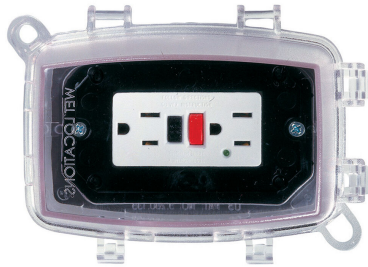

## Weather Proof Cover - Plastic In-Use Weatherproof Cover, Single-Gang, Vrt/Hrz, 2.75" Clear

Item WP1100C

### PRODUCT DESCRIPTION

Plastic In-Use Weatherproof Covers are easy to install and include adhered gasket, mounting screws, base, cover assembly and inserts to meet the needs of a variety of applications.

### FEATURES

- ▶ Complies with 2020 NEC Article 314.15 for damp and wet locations
- ▶ UL Certified for Type 3R outdoor enclosures
- ▶ Meets requirements for cold impact testing: -60° F (-51° C)
- ▶ Heavy-duty UV stabilized polycarbonate cover, mounting base and inserts
- ▶ 1/8" (3 mm) thick, pre-adhered neoprene gasket with slits for mounting screws
- ▶ Lockable hasp: All models accept up to 1/4" (6 mm) dia shank, except WP3100C & WP3103C accept up to 1/8" (3 mm) dia shank
- ▶ Three inserts provided with all models that allow each model to meet multiple installations (up to 16 configurations)
- ▶ Max cord size: (2) #14 AWG or (1) #12 AWG
- ▶ Mounts vertically or horizontally
- ▶ Warranty: 1-year limited

### TECHNICAL DATA

General	
Model Number	WP1100C
Description	Plastic In-Use Weatherproof Cover, Single-Gang, Vrt/Hrz, 2.75" Clear
UPC Code	078275072817
Brand	Intermatic
Country of Origin (Intermatic)	MEXICO
Warranty Period	1-Year limited
Mechanical Specifications	
Number of Included Inserts	3
Insert Types Included	WP17
Hinge Direction	Vertical/Horizontal
Is Extra-Duty Rated	No
Dimensions	
Lockable Hasp Maximum Diameter (in)	1/4
Lockable Hasp Maximum Diameter (mm)	6
Product Dimensions (H x W x D) in	5.75 x 4 x 2.75 in
Accepted Cord Size Max	2x14 AWG; 1x12 AWG
Box Type	Single
Material Specifications	
Color	Clear
Weatherproof Cover Material	UV Stabilized Plastic